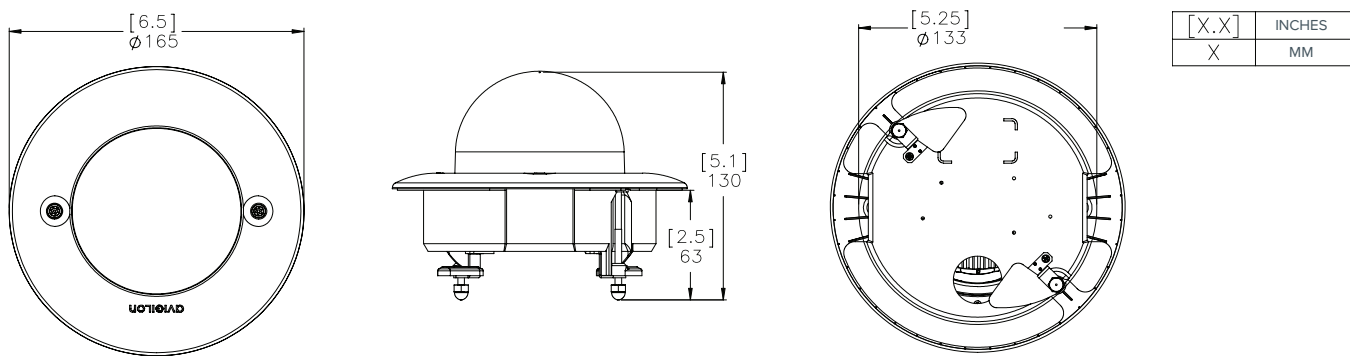

Outline Dimensions

H3-D

H3-DC

Ordering Information

SURFACE MOUNT INDOOR DOME CAMERAS

| | |
|---------------|--|
| 1.0-H3-D1 | 1.0 Megapixel Day/Night H.264 HD 3-9 mm Indoor Dome Camera |
| 1.0-H3-D1-IR | 1.0 Megapixel Day/Night H.264 HD 3-9 mm Indoor Dome Camera with IR Illuminator |
| 1.0-H3-D2 | 1.0 Megapixel Day/Night H.264 HD 9-22 mm Indoor Dome Camera |
| 1.3L-H3-D1 | 1.3 Megapixel H.264 HD 3-9 mm Indoor Dome Camera with LightCatcher Technology |
| 1.3L-H3-D2 | 1.3 Megapixel H.264 HD 9-22 mm Indoor Dome Camera with LightCatcher Technology |
| 2.0-H3-D1 | 2.0 Megapixel Day/Night H.264 HD 3-9 mm Indoor Dome Camera |
| 2.0-H3-D1-IR | 2.0 Megapixel Day/Night H.264 HD 3-9 mm Indoor Dome Camera with IR Illuminator |
| 2.0-H3-D2 | 2.0 Megapixel Day/Night H.264 HD 9-22 mm Indoor Dome Camera |
| 3.0W-H3-D1 | 3.0 Megapixel WDR Day/Night H.264 HD 3-9 mm Indoor Dome Camera |
| 3.0W-H3-D1-IR | 3.0 Megapixel WDR Day/Night H.264 HD 3-9 mm Indoor Dome Camera with IR Illuminator |
| 3.0W-H3-D2 | 3.0 Megapixel WDR Day/Night H.264 HD 9-22 mm Indoor Dome Camera |
| 5.0-H3-D1 | 5.0 Megapixel Day/Night H.264 HD 3-9 mm Indoor Dome Camera |
| 5.0-H3-D1-IR | 5.0 Megapixel Day/Night H.264 HD 3-9 mm Indoor Dome Camera with IR Illuminator |
| 5.0-H3-D2 | 5.0 Megapixel Day/Night H.264 HD 9-22 mm Indoor Dome Camera |