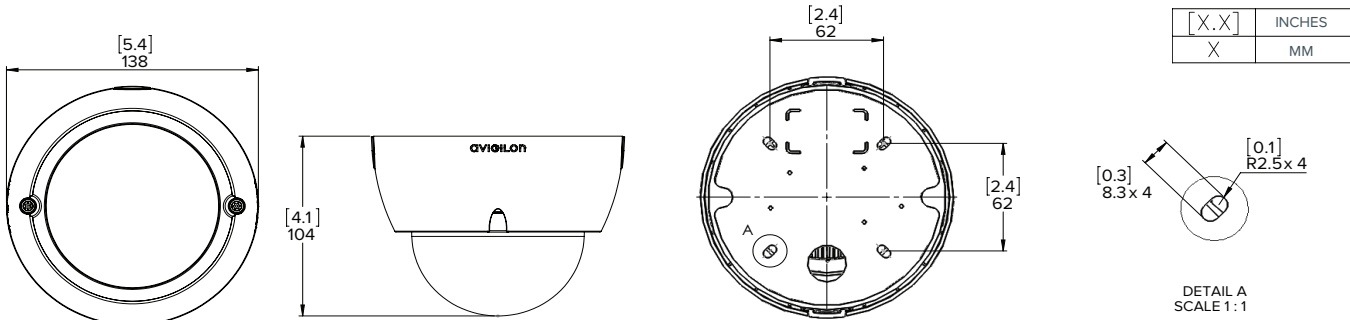

Outline Dimensions

H3-D